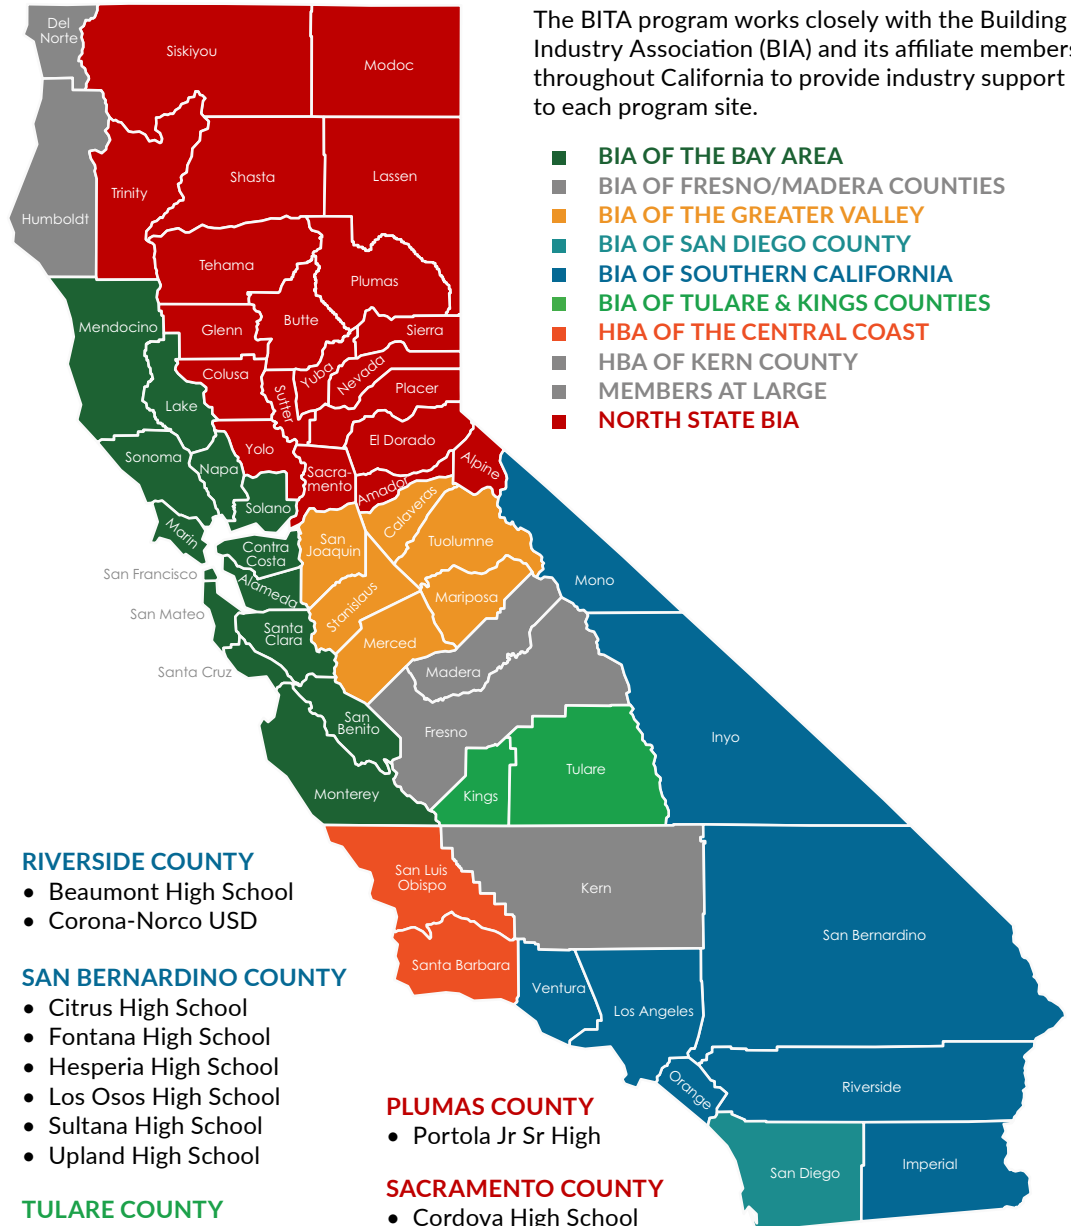

ALAMEDA COUNTY

- Eden Area ROP

CONTRA COSTA COUNTY

- Antioch High School
- Freedom High School

SANTA CRUZ COUNTY

- Aptos High School
- Watsonville High School

SOLANO COUNTY

- Armijo High School

MARIN COUNTY

- Marin CTE Center
- Redwood High School
- San Rafael High School

MERCED COUNTY

- Livingston High School

SAN JOAQUIN COUNTY

- Edison High School

STANISLAUS COUNTY

- Riverbank High School

LOS ANGELES COUNTY

- Don Bosco Technical Institute

ORANGE COUNTY

- Anaheim High School*
- Brea Jr. High
- Brea Olinda High School*
- Creekside High School**
- Estancia High School**
- Magnolia High School*
- San Juan Hills High School
- Savanna High School*
- Valencia High School*
- Western High School*

* North Orange County Regional Occupational Program (ROP)

** Coastline Regional Occupational Program (ROP)

The BITA program works closely with the Building Industry Association (BIA) and its affiliate members throughout California to provide industry support to each program site.